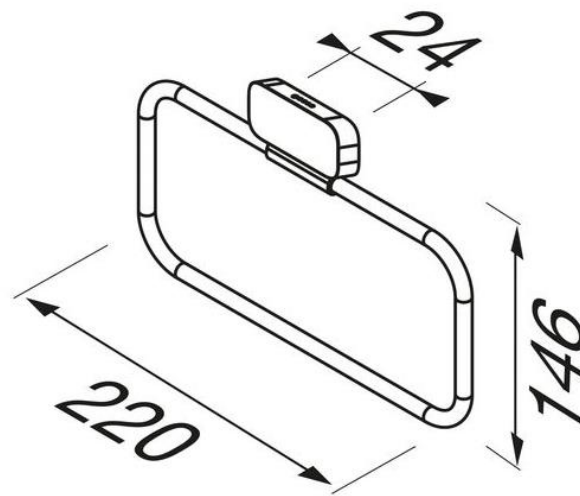

Brand : Geesa, Netherlands
Name : Shift Black– Towel ring
Item Code : 9904-06
Designer : Geesa
Color / Finish : Black
Dimensions : Overall (LxWxH in cm)
22 x 1.5 x 14.6 cm

Product info:

- Finishing: Powder Coating
- Material: Brass; Stainless steel
- Mounting type: Screws
- Mounting set included: Yes
- Center to center distance (mm): 24
- Weight limit (kg): 10